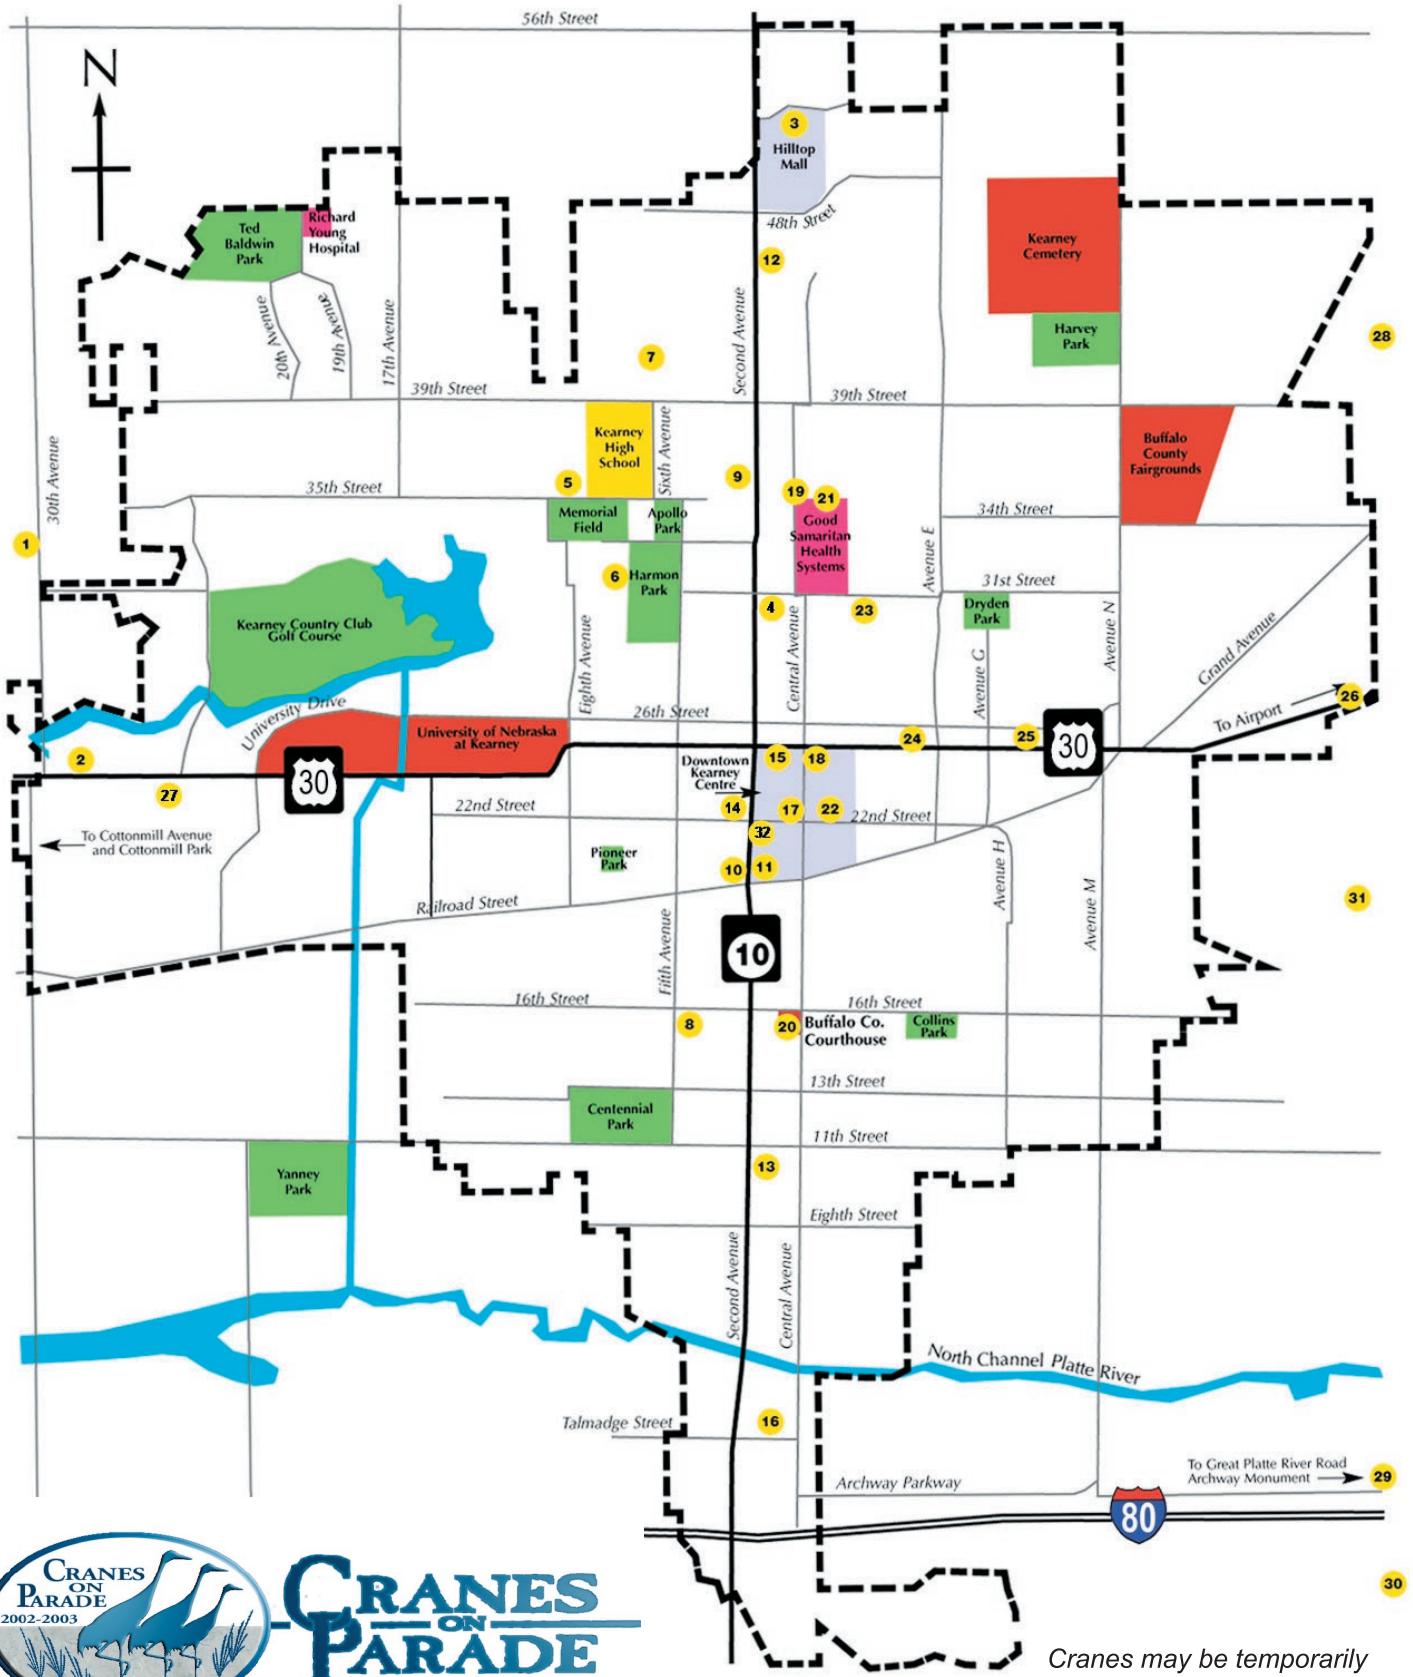

Kearney, Nebraska

CRANES ON PARADE

Cranes may be temporarily relocated for special events

1. SPOTTED CRANE

ARTIST: Bob Coonts
SPONSOR: Anonymous
LOCATION: Meadowlark Hills Golf Course, 3300 30th Ave.

2. OLD GLORY

22. KEARNEY HISTORY CRANE

ARTIST: Brad Norton
SPONSOR: The Kearney Hub
LOCATION: 13 East 22nd St.

23. FOSSIL IN EVOLUTION

ARTIST: Roberto Gutierrez
SPONSOR: Kearney Bane & Joint Clinic, Shopping Trips
LOCATION: Kearney Bone & Joint Clinic, 3015 Ave. A

26. CRANE VOICES

ARTIST: Arthur Pierce
SPONSOR: Morris Press
LOCATION: 3212 Hwy. 30 E.

27. FRACTIONAL CRANE

ARTIST: John Fronczak
SPONSOR: Baldwin Filters
LOCATION: Kearney Community Theatre, 83 Plaza Blvd.

28. MIGRATING CRANE

ARTIST: Carolyn Jacobsen
SPONSOR: The Nature Conservancy
LOCATION: Airport Terminal, 5145 Airport Road

29. QUILTED CRANE

ARTIST: Deborah Sinclair
SPONSOR: Great Platte River Road Archway Monument
LOCATION: 1 Archway Parkway